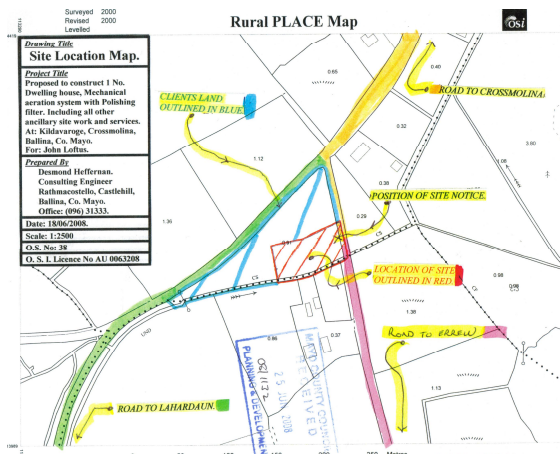

**PRICE REGION
€75,000**

Teeling Street, Ballina, Co. Mayo.

Tel. 70900 Fax: 096 75927 Karl: 087 2503641 Patrick: 087 6476160
Website: www.foxandgallagher.com Email: foxandgallagher@eircom.net